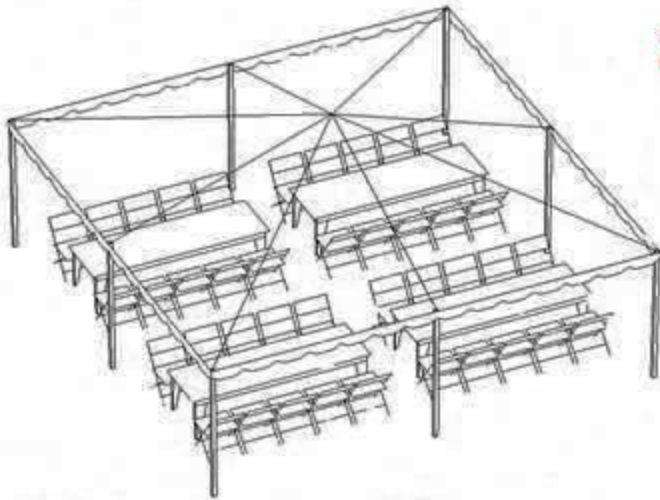

FOR YOUR OCCASION

Party • Event • Rentals

Making Your Memories Special

4 – 60" Round Tables
32 – Chairs
32 People

20X20 Tent Diagrams

4 – 8' Rectangular Tables
40 – Chairs
Seats 40 People

20' W

20' L
72 – Chairs
Seats 72 People