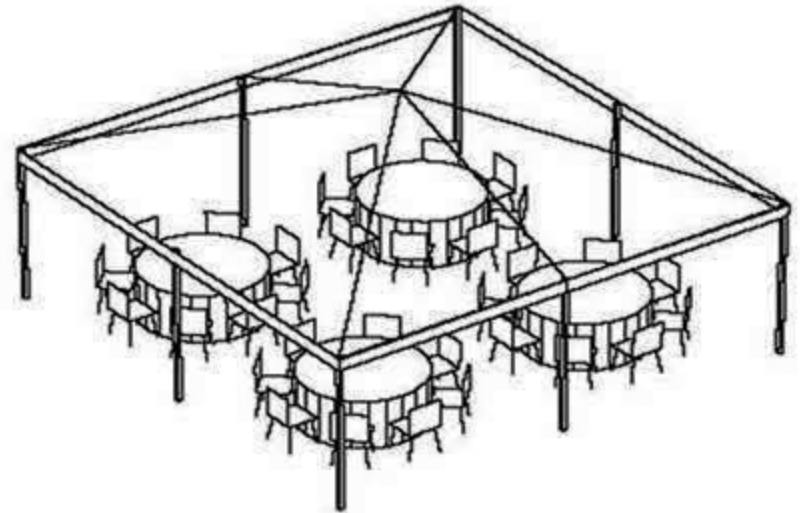

FOR YOUR OCCASION

Party • Event • Rentals

Making Your Memories Special

4 – 60" Round Tables
32 – Chairs
32 People

20X20 Tent Diagrams

4 – 8' Rectangular Tables
40 – Chairs
Seats 40 People

20' W

20' L
72 – Chairs
Seats 72 People