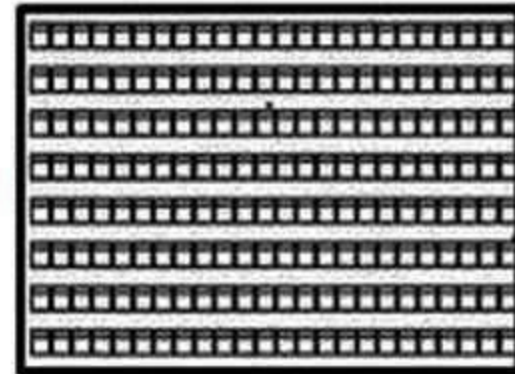

FOR YOUR OCCASION

Party • Event • Rentals

Making Your Memories Special

4 – 60" Round Tables
32 – Chairs
32 People

20X20 Tent Diagrams

4 – 8' Rectangular Tables
40 – Chairs
Seats 40 People

20' W

20' L
72 – Chairs
Seats 72 People