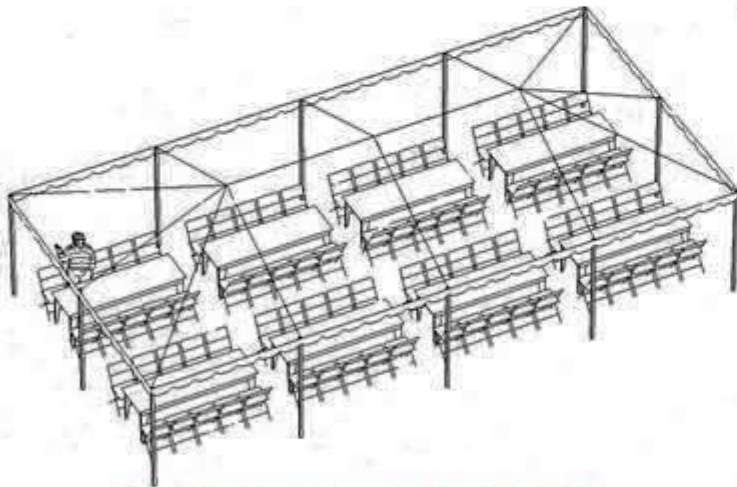

FOR YOUR OCCASION

Party • Event • Rentals

*Making Your Memories Special*

**8 – 60" Round Tables**  
**64 – Chairs**  
**Seats 64 People**

### 20X40 Tent Diagrams

**8 – 8' Rectangular Tables**  
**80 – Chairs**  
**Seats 80 people**

**20" W**

**40' L**  
**144 Chairs**  
**Seats 144 People**