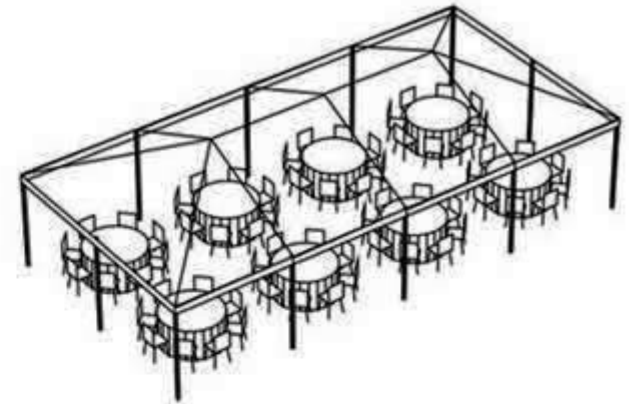

FOR YOUR OCCASION

Party • Event • Rentals

*Making Your Memories Special*

**8 – 60" Round Tables**  
**64 – Chairs**  
**Seats 64 People**

### 20X40 Tent Diagrams

**8 – 8' Rectangular Tables**  
**80 – Chairs**  
**Seats 80 people**

**20" W**

**40' L**  
**144 Chairs**  
**Seats 144 People**